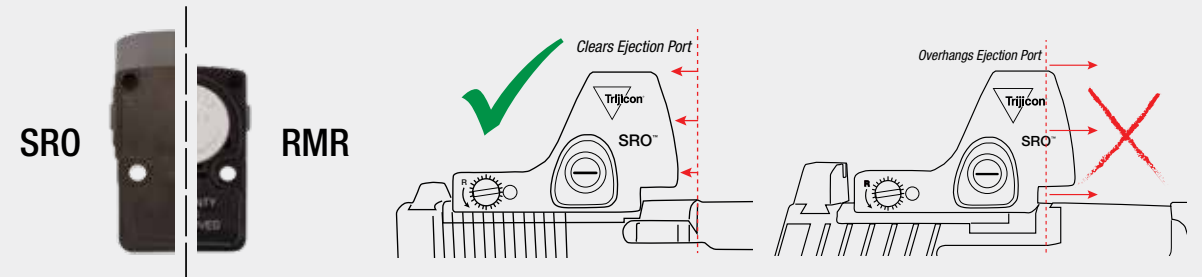

Mounts Easily
Using the Same
Base as the
Trijicon RMR®