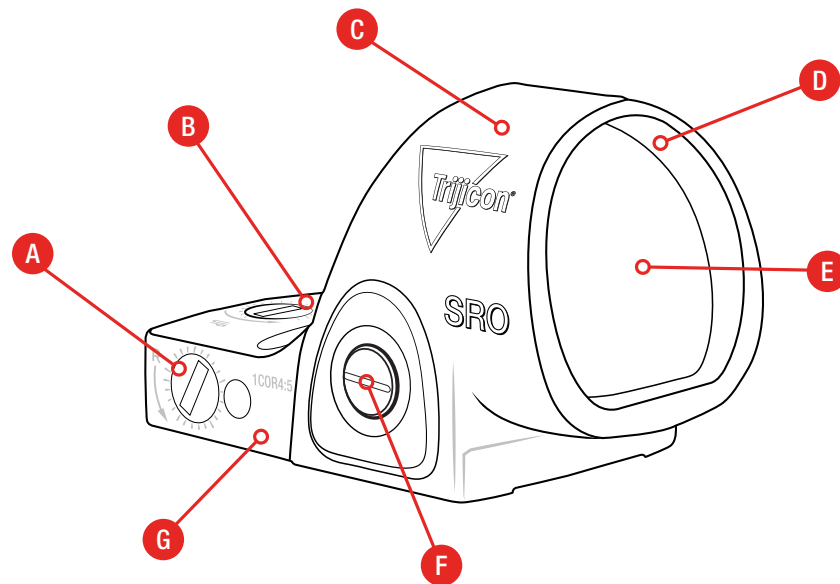

- 1 CLEARLY SEE THE TARGET**
 - Large, clear lens give the user an unobstructed field of view.
 - Parallax free
- 2 FINDING AND TRACKING THE DOT IS EASY**
 - The large circular field of view helps you find the dot and center it in the lens when shooting.
- 3 EASILY MOUNTS TO POPULAR RED-DOT-READY PISTOLS**
 - The SRO® shares the same foot print as the Trijicon RMR®.
 - Also compatible with most RMR mounts.
 - Does not require a sealing plate.

B Top-Loading Battery
Battery changes are easy, with no need to unmount the optic; Uses common CR2032 battery.

C Rugged, Durable Construction
7075-T6 forged aluminum housing; waterproof up to 10 ft. (3m).

F Intuitive, Easy-to-Adjust Illumination Controls
8 brightness settings, including 1 super bright mode and 2 night vision modes.

G Identical Footprint as RMR®
Mounts easily on popular red-dot-ready pistols using the same base as Trijicon RMR®.

- Ideal for competition and target shooting

Specifications

Magnification	1x
Sight Window	.98 x .89 in. 25 x 22.5mm
Lens	Tempered Glass
Adjustments	1 click = 1 MOA
Adjustment Range (Elevation & Windage)	120 MOA Total Travel
Dimensions (L x W x H)	2.2 x 1.3 x 1.4 in. 55 x 32 x 34mm
Weight	1.6 oz. (w/ battery) 45g
Illumination Source	LED Powered by CR2032 Battery
Battery Life*	Red LED: 3 years of continuous use* Green LED 2.5 MOA: 2 years of continuous use*
Brightness Settings	Automatic & 8 Adjustable Settings
Housing Color	Anodized Black or Anodized Coyote Brown
Housing Material	7075-T6 Forged Aluminum Housing